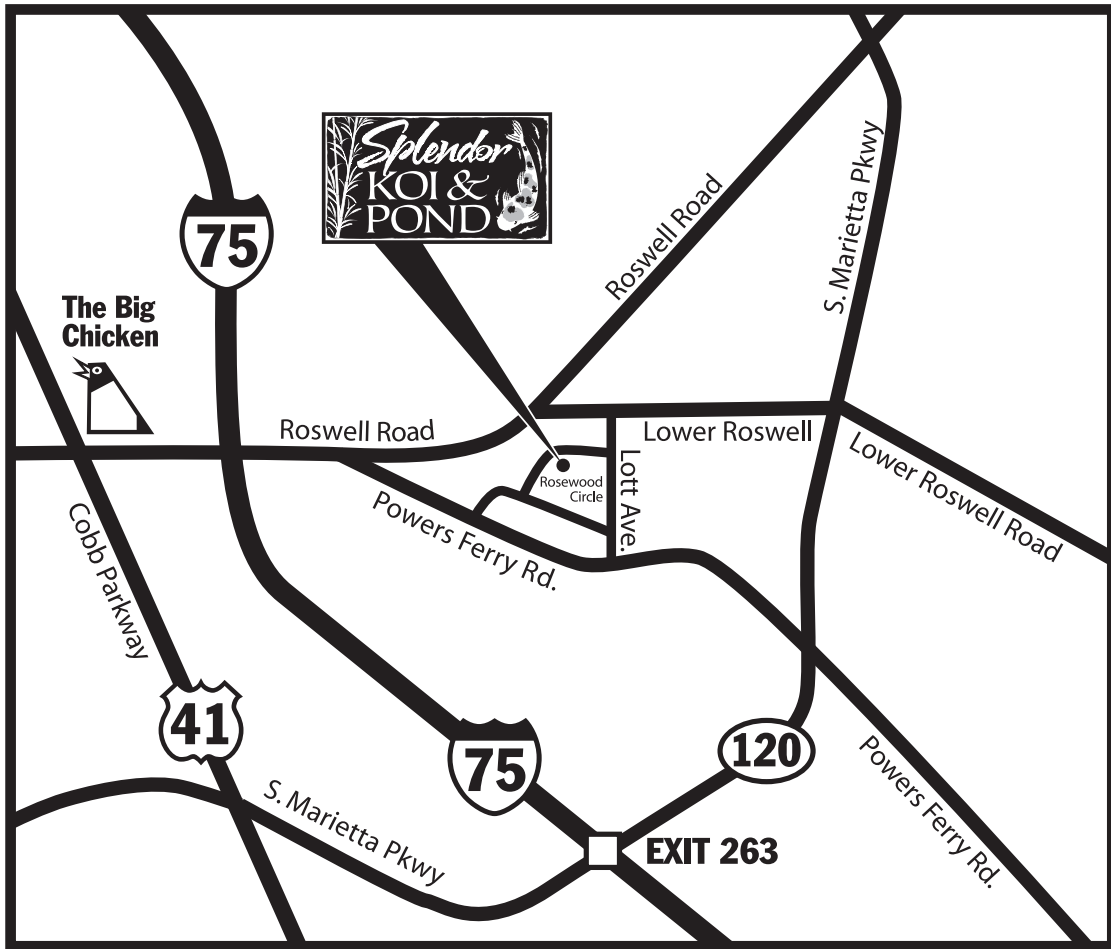

Splendor Koi & Pond

Directions

From I-75 North or South:

Take Exit 263 and head east toward Roswell. (120 loop) Stay on 120 until you reach Lower Roswell Road. Turn left onto Lower Roswell. Take a left at Lott Avenue. Rosewood Cir. is on the right. Turn right, and Splendor is on the left at 1552.

From Cobb Parkway (US 41):

Turn onto Roswell Road (near the Big Chicken) heading toward I-75. Go under I-75 and turn right onto Lower Roswell Road. Take a right at Lott Ave. Rosewood Cir. is on the right. Turn right, and Splendor is on the left at 1552.